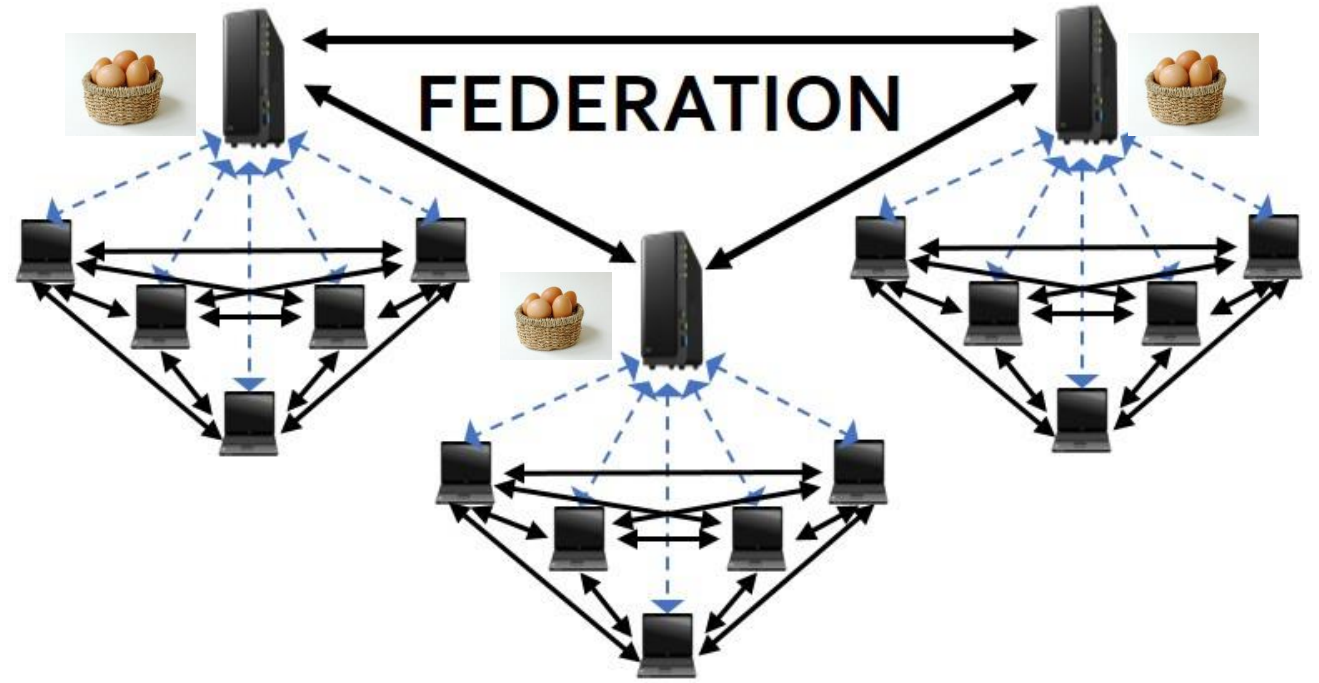

REDUCED ATTACK SURFACES

RESILIENCE