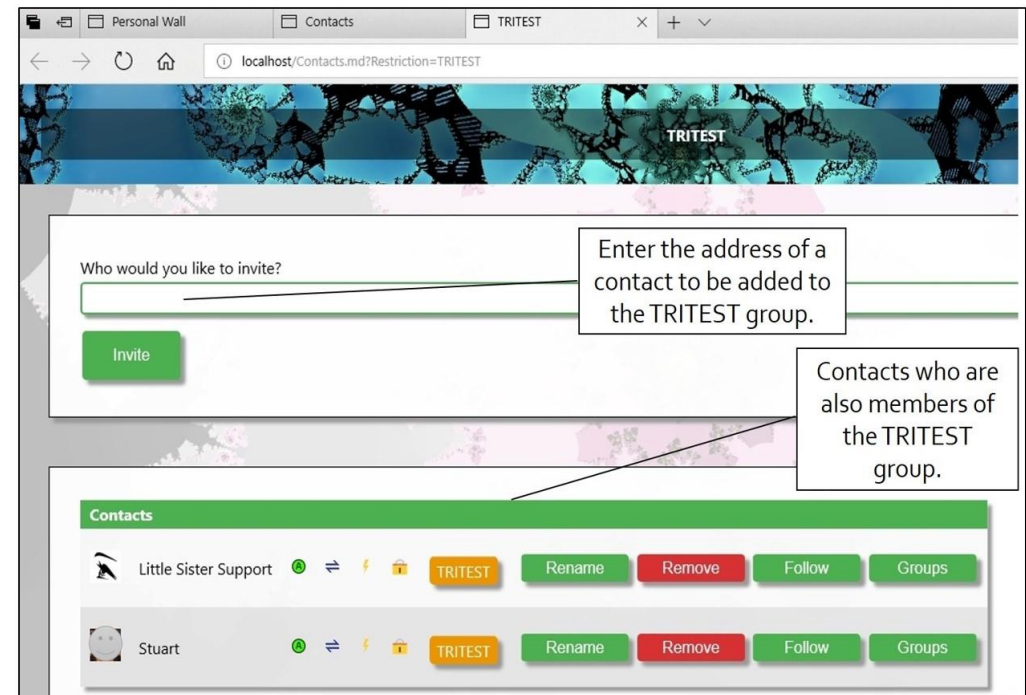

DEMO UI PROTOTYPE (YOU CAN CONFIGURE YOUR OWN)

Embed
Video

Functions as a Social Network
for Machines and People