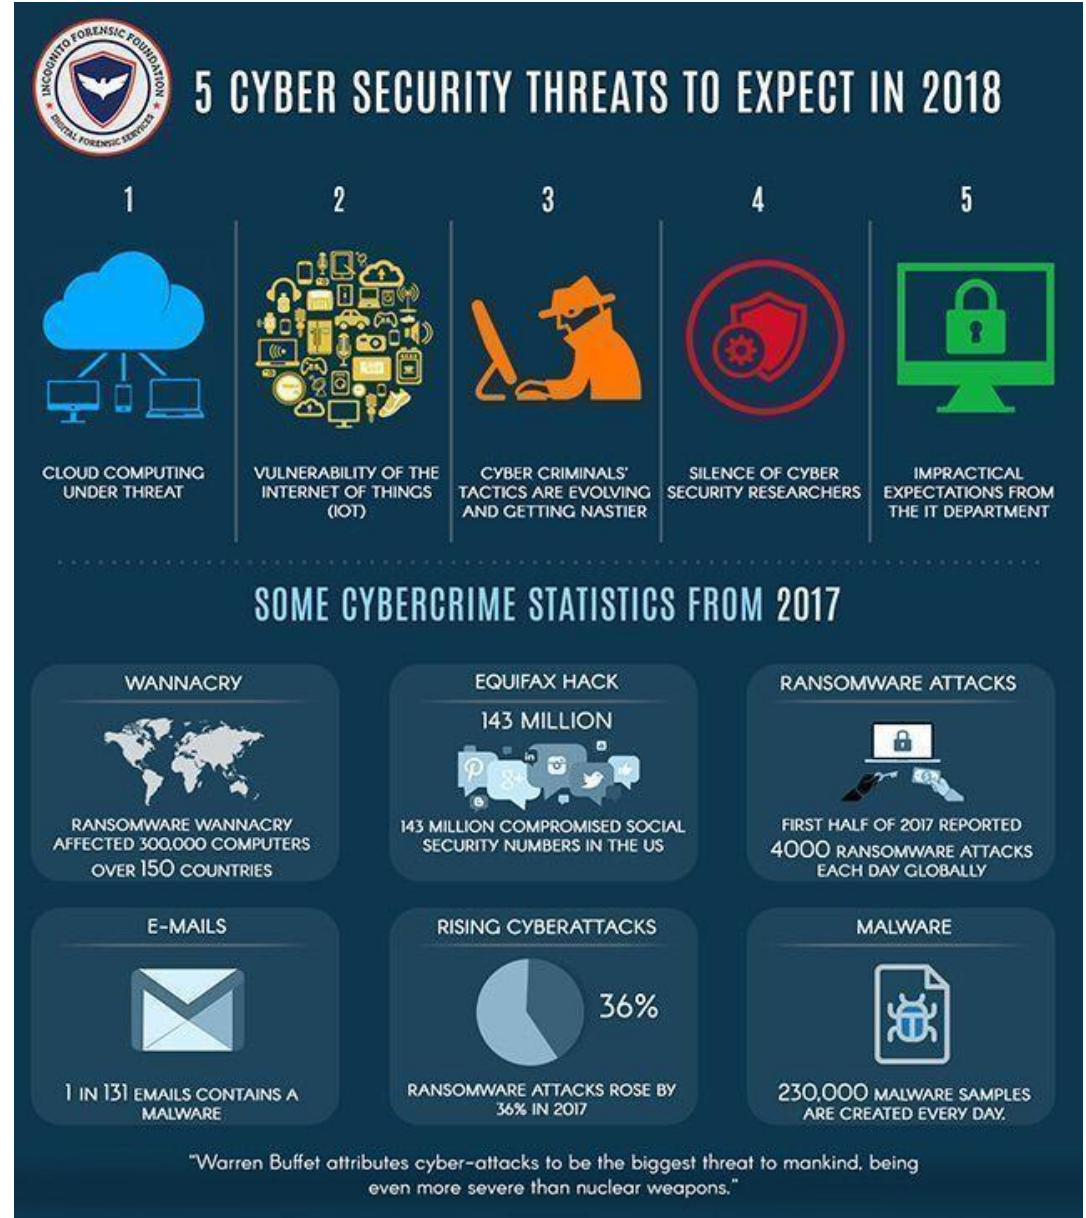

# LITTLE SISTER<sup>®</sup>

---

And A New Smart City Standard Proposal

Stuart Mendelsohn, Peter Waher  
Lilsis AB

"I don't know that much about cyber, but I do think that's the number one problem with mankind." Warren Buffett

## CYBER THREATS