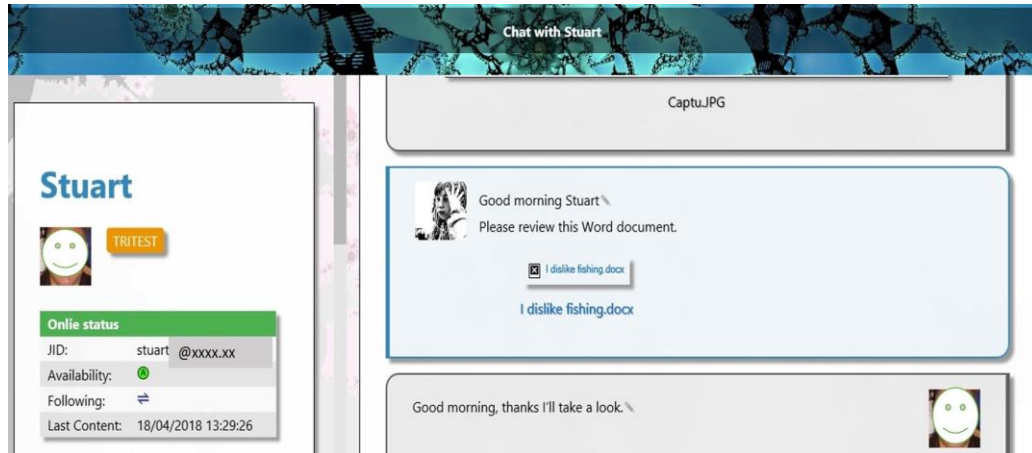

DEMO UI PROTOTYPE (YOU CAN CONFIGURE YOUR OWN)

Embed
Video

Functions as a Social Network
for Machines and People