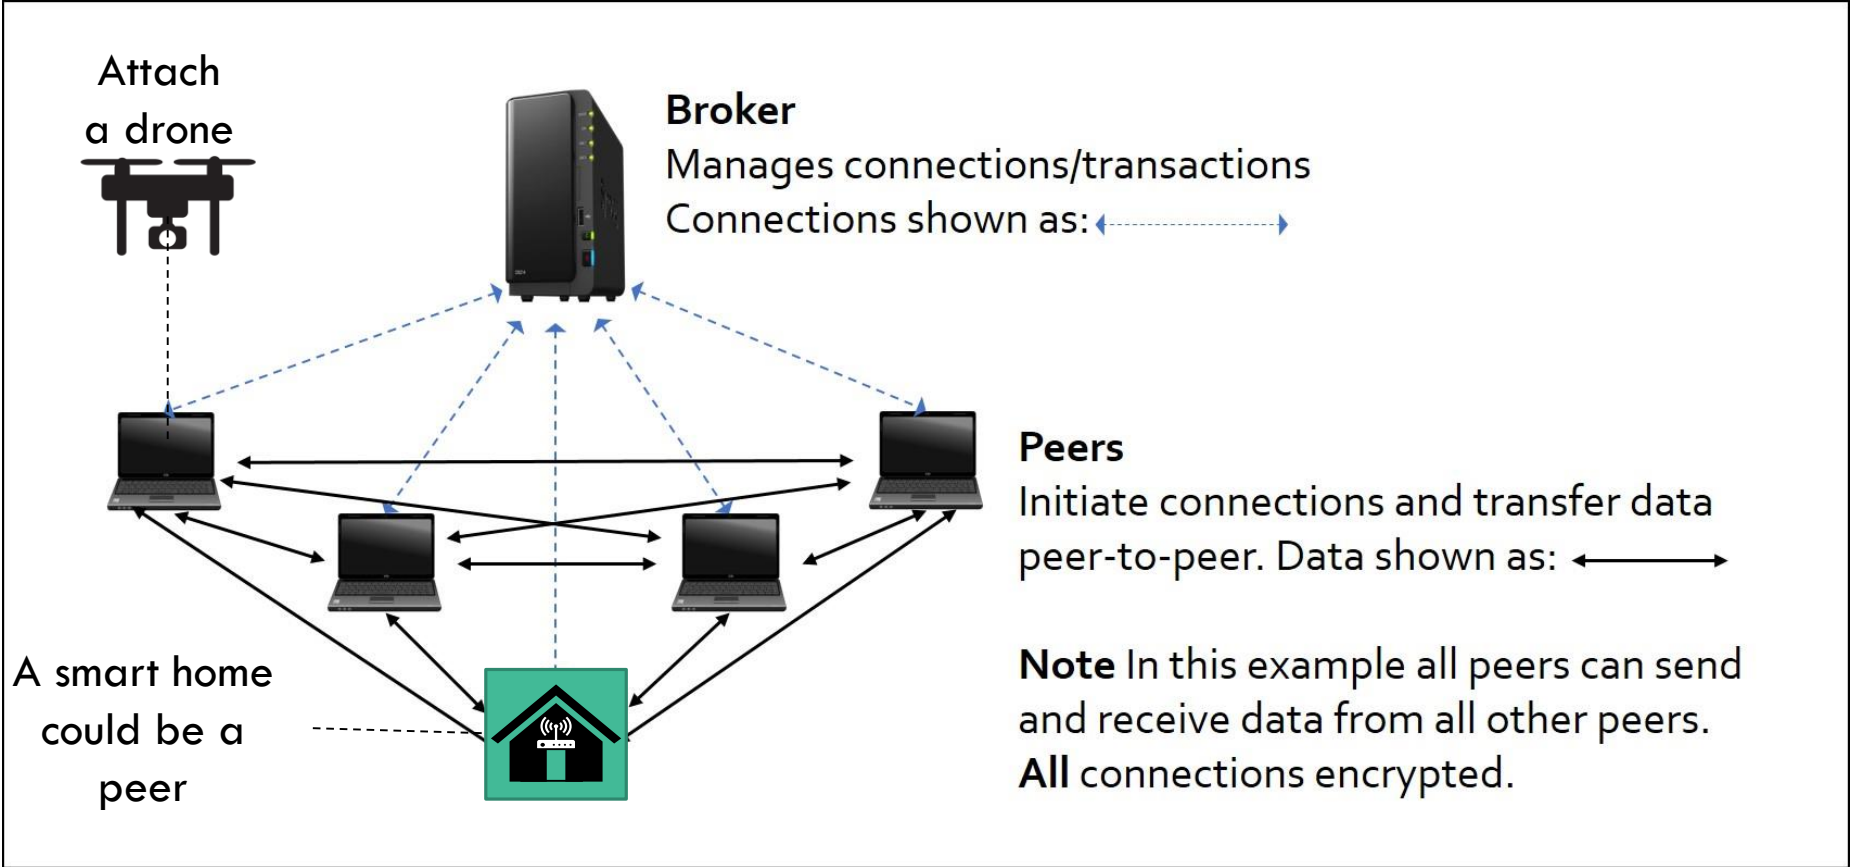

# SO LET'S USE A MORE SECURE INTERNET PROTOCOL STACK WITH EXTRA ENCRYPTION

Based on XMPP and add extra encryption.

“Edge” architecture, all hardware can be “on premise”.

Encrypted database and backup included.

# ARCHITECTURE

**Privacy by Design.  
Recommended for the GDPR.**

**PEER-TO-PEER SECURE ARCHITECTURE**

REDUCED ATTACK SURFACES

RESILIENCE

---

**For Machines** (IoT Gateway) and **People**. Machines can be members of a social network group. Multi-protocol support for flexibility. Modular software design, scriptable with APIs.

---

**Browser UI** for ease of customization and localization. Create your own corporate look and feel. Social network groups define access rights and privileges.