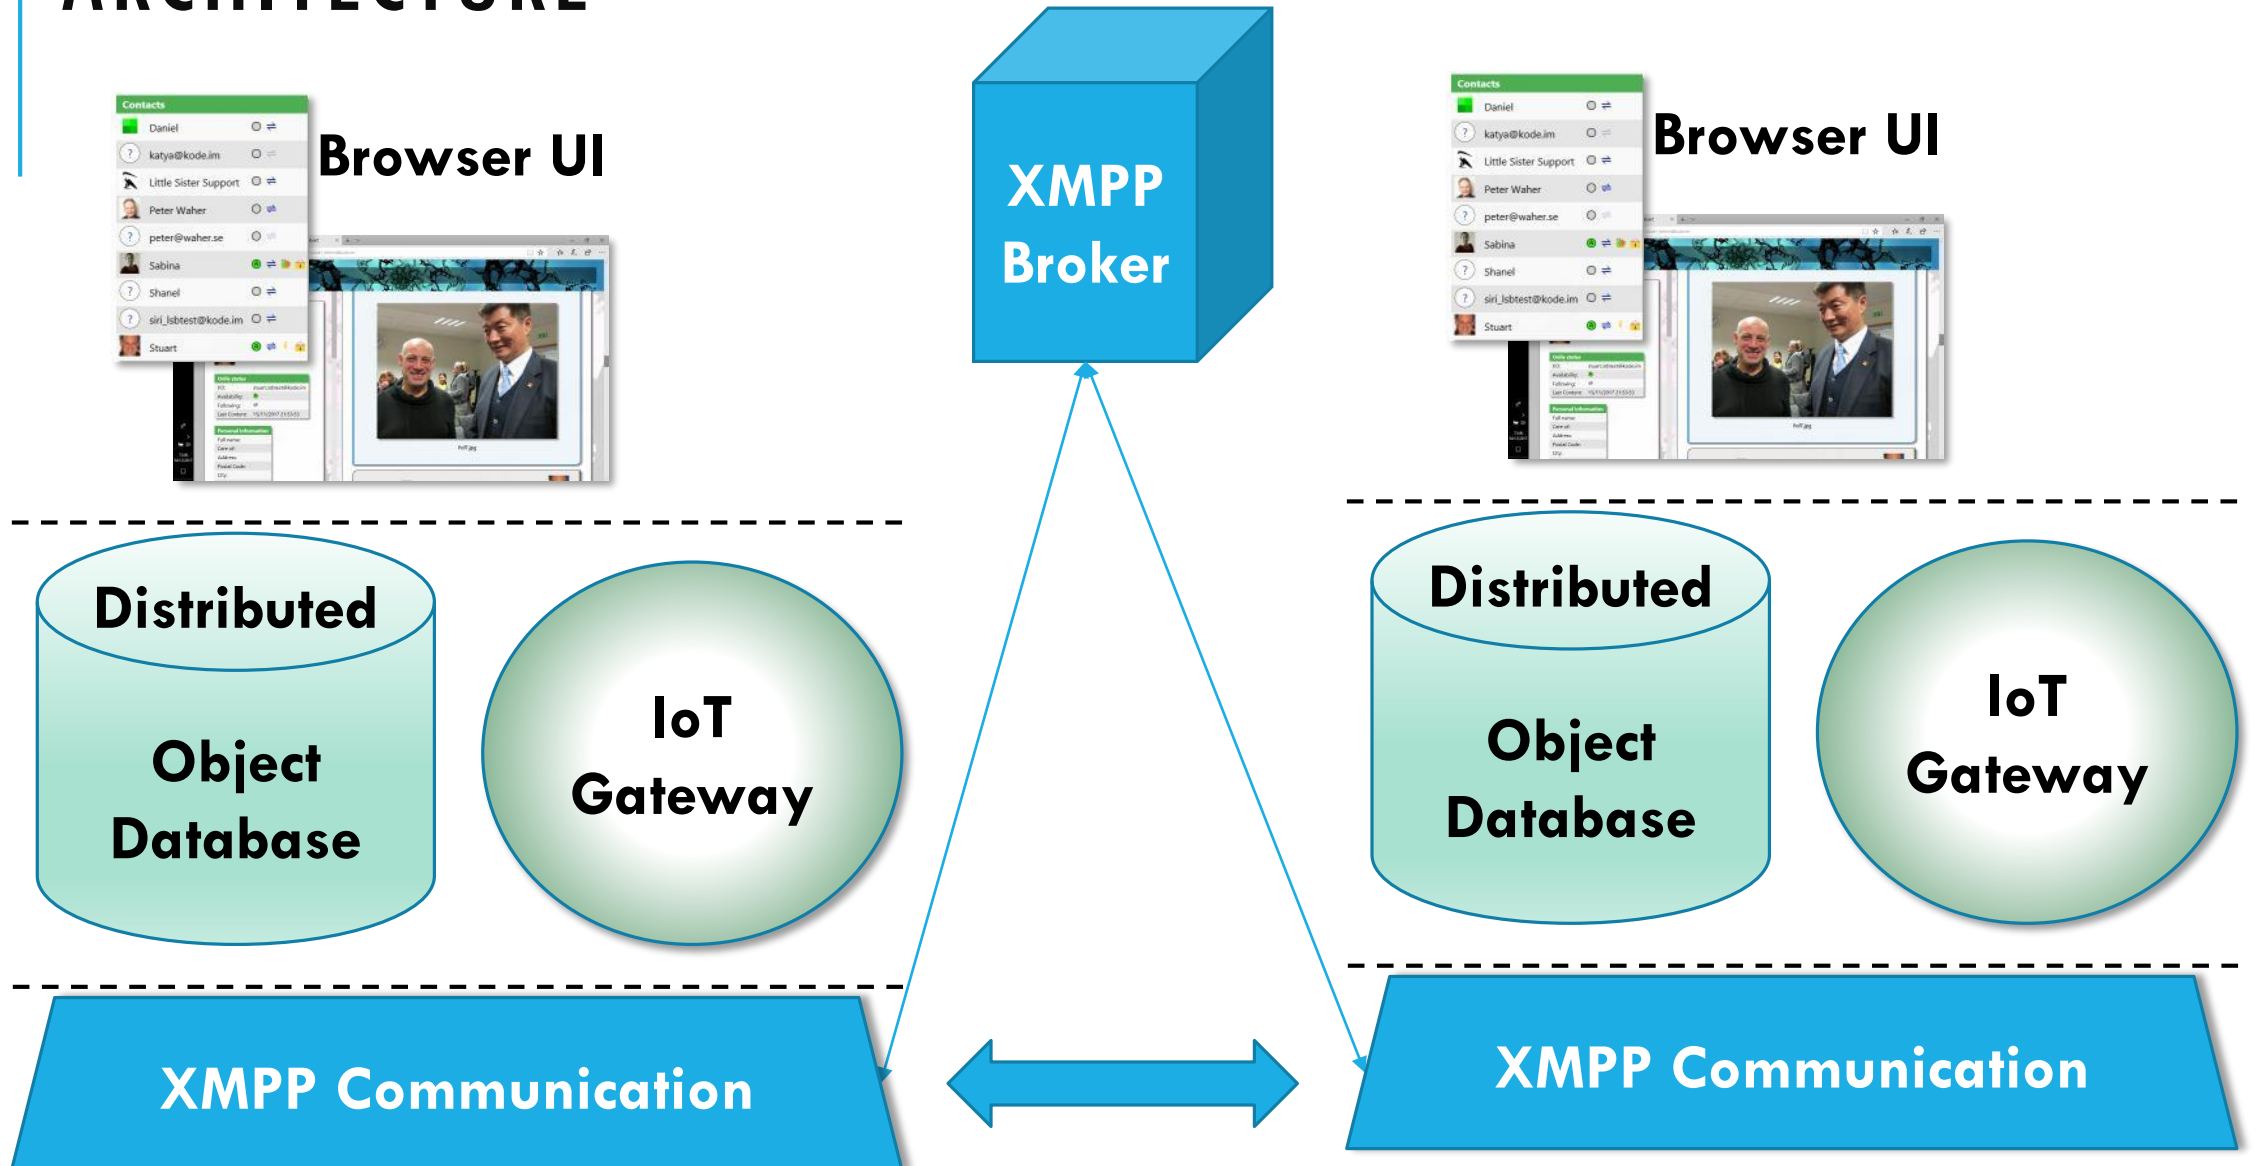

ARCHITECTURE